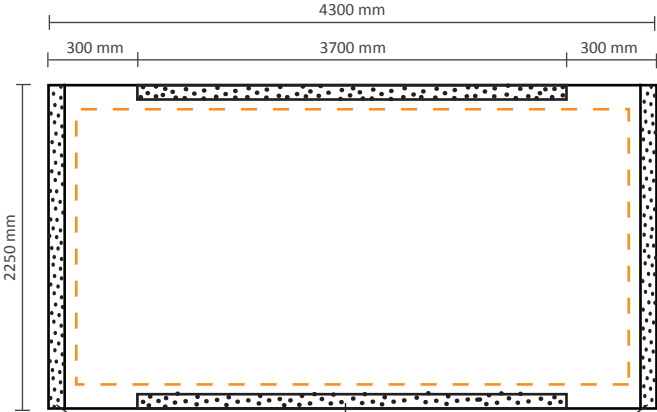

1510 * 2250mm (W/H)

Including visual at left / right side
Actual size of visual:

2110 * 2250mm (W/H)

Pop-Up Fabric 3x3 (PUF33S)

Graphical specifications

Excluding visual at left / right side

Actual size of visual: 2240 * 2250mm (W/H)

Including visual at left / right side

Actual size of visual: 2840 * 2250mm (W/H)

Pop-Up Fabric 4x3 (PUF43S)

Graphical specifications

Excluding visual at left / right side

Actual size of visual: 2970 * 2250mm (W/H)

5 cm Velcro loop on backside

Including visual at left / right side

Actual size of visual: 3570 * 2250mm (W/H)

5 cm Velcro loop on backside

Pop-Up Fabric 5x3 (PUF53S)

Graphical specifications

Excluding visual at left / right side
Actual size of visual:

3700 * 2250mm (W/H)

5 cm Velcro loop on backside

Including visual at left / right side
Actual size of visual:

4300 * 2250mm (W/H)

5 cm Velcro loop on backside