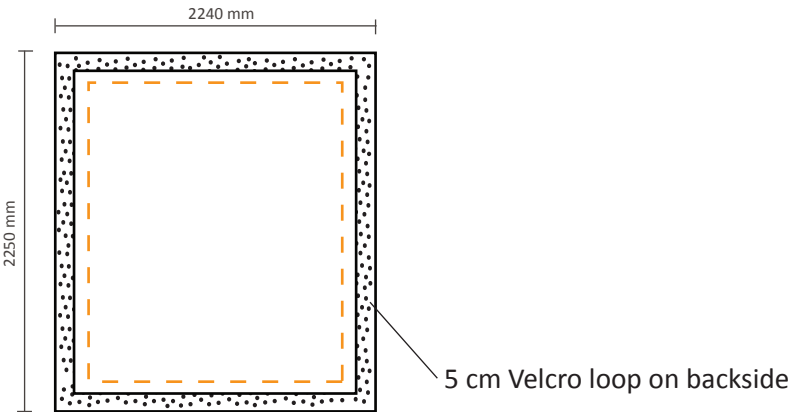

1510 * 2250mm (W/H)

Including visual at left / right side
Actual size of visual:

2110 * 2250mm (W/H)

Pop-Up Fabric 3x3 (PUF33S)

Graphical specifications

Excluding visual at left / right side

Actual size of visual: 2240 * 2250mm (W/H)

Including visual at left / right side

Actual size of visual: 2840 * 2250mm (W/H)

Pop-Up Fabric 4x3 (PUF43S)

Graphical specifications

Excluding visual at left / right side

Actual size of visual: 2970 * 2250mm (W/H)

5 cm Velcro loop on backside

Including visual at left / right side

Actual size of visual: 3570 * 2250mm (W/H)

5 cm Velcro loop on backside

Pop-Up Fabric 5x3 (PUF53S)

Graphical specifications

Excluding visual at left / right side
Actual size of visual:

3700 * 2250mm (W/H)

5 cm Velcro loop on backside

Including visual at left / right side
Actual size of visual:

4300 * 2250mm (W/H)

5 cm Velcro loop on backside