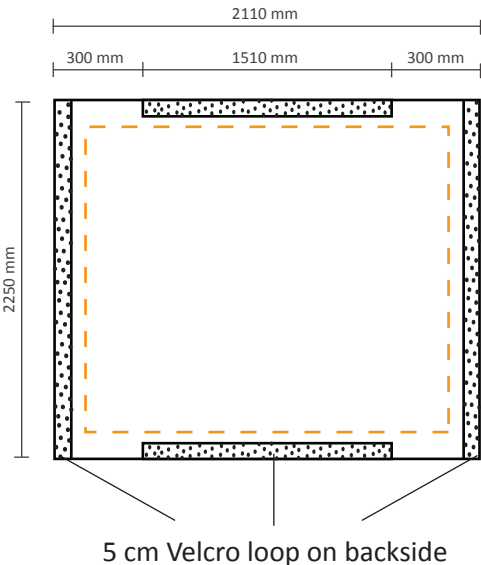

1510 * 2250mm (W/H)

Including visual at left / right side
Actual size of visual:

2110 * 2250mm (W/H)

Pop-Up Fabric 3x3 (PUF33S)

Graphical specifications

Excluding visual at left / right side

Actual size of visual: 2240 * 2250mm (W/H)

Including visual at left / right side

Actual size of visual: 2840 * 2250mm (W/H)

Pop-Up Fabric 4x3 (PUF43S)

Graphical specifications

Excluding visual at left / right side

Actual size of visual: 2970 * 2250mm (W/H)

5 cm Velcro loop on backside

Including visual at left / right side

Actual size of visual: 3570 * 2250mm (W/H)

5 cm Velcro loop on backside

Pop-Up Fabric 5x3 (PUF53S)

Graphical specifications

Excluding visual at left / right side
Actual size of visual:

3700 * 2250mm (W/H)

5 cm Velcro loop on backside

Including visual at left / right side
Actual size of visual:

4300 * 2250mm (W/H)

5 cm Velcro loop on backside