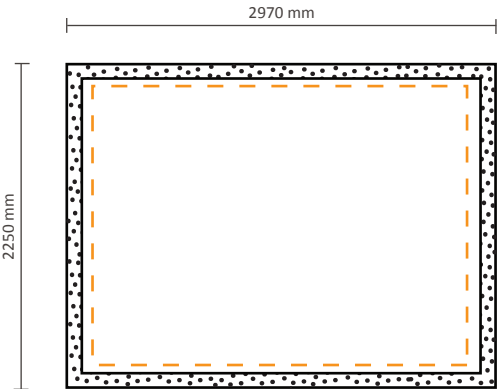

1510 * 2250mm (W/H)

Including visual at left / right side
Actual size of visual:

2110 * 2250mm (W/H)

Pop-Up Fabric 3x3 (PUF33S)

Graphical specifications

Excluding visual at left / right side

Actual size of visual: 2240 * 2250mm (W/H)

Including visual at left / right side

Actual size of visual: 2840 * 2250mm (W/H)

Pop-Up Fabric 4x3 (PUF43S)

Graphical specifications

Excluding visual at left / right side

Actual size of visual: 2970 * 2250mm (W/H)

5 cm Velcro loop on backside

Including visual at left / right side

Actual size of visual: 3570 * 2250mm (W/H)

5 cm Velcro loop on backside

Pop-Up Fabric 5x3 (PUF53S)

Graphical specifications

Excluding visual at left / right side
Actual size of visual:

3700 * 2250mm (W/H)

5 cm Velcro loop on backside

Including visual at left / right side
Actual size of visual:

4300 * 2250mm (W/H)

5 cm Velcro loop on backside