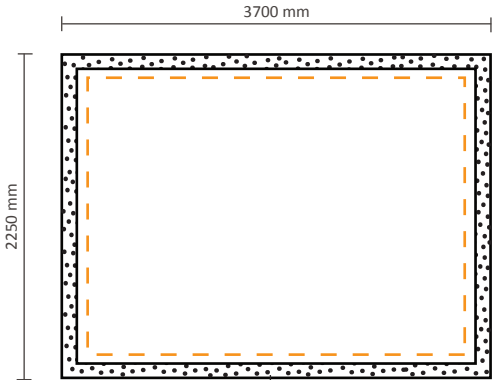

1510 * 2250mm (W/H)

Including visual at left / right side
Actual size of visual:

2110 * 2250mm (W/H)

Pop-Up Fabric 3x3 (PUF33S)

Graphical specifications

Excluding visual at left / right side

Actual size of visual: 2240 * 2250mm (W/H)

Including visual at left / right side

Actual size of visual: 2840 * 2250mm (W/H)

Pop-Up Fabric 4x3 (PUF43S)

Graphical specifications

Excluding visual at left / right side

Actual size of visual: 2970 * 2250mm (W/H)

5 cm Velcro loop on backside

Including visual at left / right side

Actual size of visual: 3570 * 2250mm (W/H)

5 cm Velcro loop on backside

Pop-Up Fabric 5x3 (PUF53S)

Graphical specifications

Excluding visual at left / right side
Actual size of visual:

3700 * 2250mm (W/H)

5 cm Velcro loop on backside

Including visual at left / right side
Actual size of visual:

4300 * 2250mm (W/H)

5 cm Velcro loop on backside