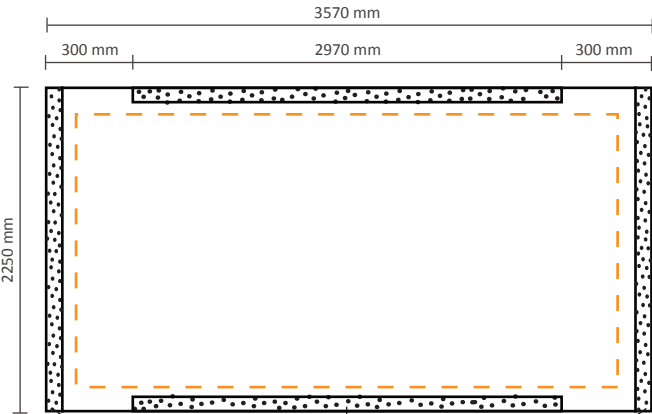

1510 * 2250mm (W/H)

Including visual at left / right side
Actual size of visual:

2110 * 2250mm (W/H)

Pop-Up Fabric 3x3 (PUF33S)

Graphical specifications

Excluding visual at left / right side

Actual size of visual: 2240 * 2250mm (W/H)

Including visual at left / right side

Actual size of visual: 2840 * 2250mm (W/H)

Pop-Up Fabric 4x3 (PUF43S)

Graphical specifications

Excluding visual at left / right side

Actual size of visual: 2970 * 2250mm (W/H)

5 cm Velcro loop on backside

Including visual at left / right side

Actual size of visual: 3570 * 2250mm (W/H)

5 cm Velcro loop on backside

Pop-Up Fabric 5x3 (PUF53S)

Graphical specifications

Excluding visual at left / right side
Actual size of visual:

3700 * 2250mm (W/H)

5 cm Velcro loop on backside

Including visual at left / right side
Actual size of visual:

4300 * 2250mm (W/H)

5 cm Velcro loop on backside