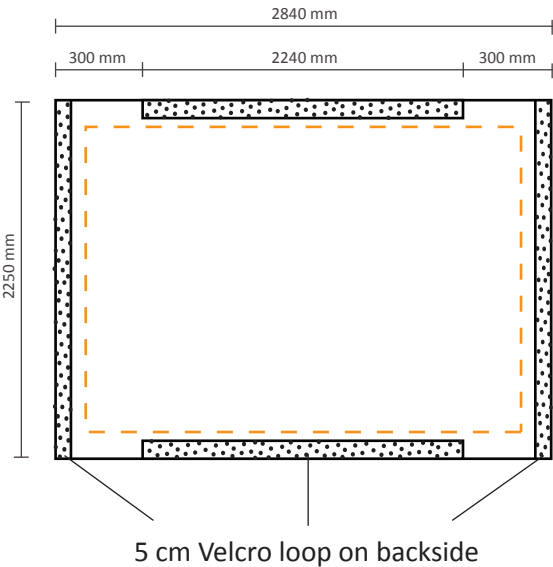

1510 * 2250mm (W/H)

Including visual at left / right side
Actual size of visual:

2110 * 2250mm (W/H)

Pop-Up Fabric 3x3 (PUF33S)

Graphical specifications

Excluding visual at left / right side

Actual size of visual: 2240 * 2250mm (W/H)

Including visual at left / right side

Actual size of visual: 2840 * 2250mm (W/H)

Pop-Up Fabric 4x3 (PUF43S)

Graphical specifications

Excluding visual at left / right side

Actual size of visual: 2970 * 2250mm (W/H)

5 cm Velcro loop on backside

Including visual at left / right side

Actual size of visual: 3570 * 2250mm (W/H)

5 cm Velcro loop on backside

Pop-Up Fabric 5x3 (PUF53S)

Graphical specifications

Excluding visual at left / right side
Actual size of visual:

3700 * 2250mm (W/H)

5 cm Velcro loop on backside

Including visual at left / right side
Actual size of visual:

4300 * 2250mm (W/H)

5 cm Velcro loop on backside