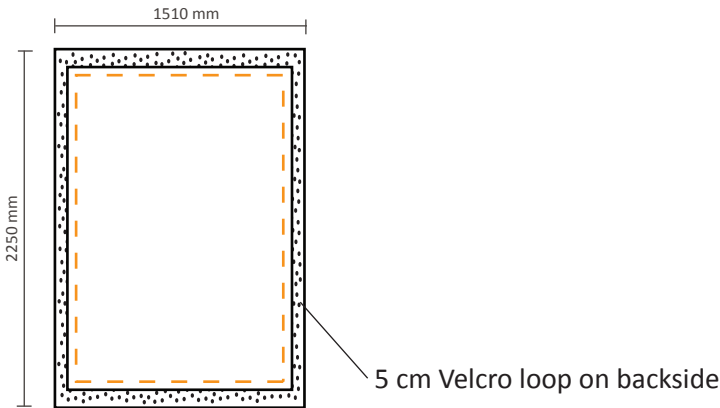

- Remove all sizes and lines (orange & black).
- Supply in real size in PDF via e-mail / YouSendit / WeTransfer.

Pop-Up Fabric 2x3 (PUF23S)

Graphical specifications

Excluding visual at left / right side
Actual size of visual:

1510 * 2250mm (W/H)

Including visual at left / right side
Actual size of visual:

2110 * 2250mm (W/H)

Pop-Up Fabric 3x3 (PUF33S)

Graphical specifications

Excluding visual at left / right side

Actual size of visual: 2240 * 2250mm (W/H)

Including visual at left / right side

Actual size of visual: 2840 * 2250mm (W/H)

Pop-Up Fabric 4x3 (PUF43S)

Graphical specifications

Excluding visual at left / right side

Actual size of visual: 2970 * 2250mm (W/H)

3700 * 2250mm (W/H)

5 cm Velcro loop on backside

Including visual at left / right side
Actual size of visual:

4300 * 2250mm (W/H)

5 cm Velcro loop on backside